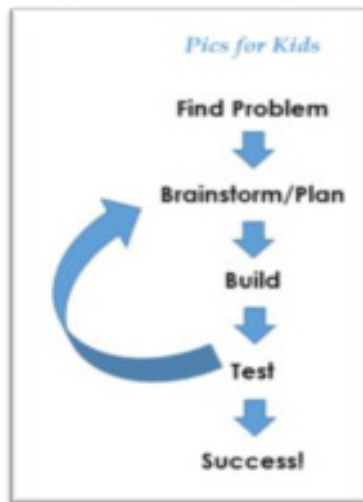

Triple Play Curriculum Choice

Free Play

**Right
Club
Daily
Schedule**

**RIGHT AT
SCHOOL**

Students love our hands-on *Disguised Learning*™

THEME	<i>The Adventure Begins!</i>	<i>Time Warp</i>	<i>Uncover & Discover</i>	<i>All the World's a Stage</i>	<i>Around the World</i>	<i>Design Masters</i>	<i>Psyched for Summer!</i>
FOCUS	Community & Sportsmanship	History & Creativity	Science & Problem-Solving	Literature & Performing Arts	Culture & Exploration	Strategy & Ecology	Leadership & Self-Reflection
UNITS	Community Connections	Land of Pharaohs	Icky Experiments	Page to Stage	Global Groove	Game Genie	Summer Survivor
	Global Games & Friends	Medieval Times	Young Detectives	Greatest Show on Earth	Awesome Architecture	Eco-Dream House	RC Memories & Camp Preview
	Right Club Gives Back	Fantastic Future	Continental Creatures	RC Variety Show	International Celebrations		

Just another day in
Right Club...

- **Critical Thinking**
- **Social-Emotional Learning**
- **Collaboration**
- **Problem-Solving**
- **Engineering & Physics**
- **History & Geography**
- **And much more...**